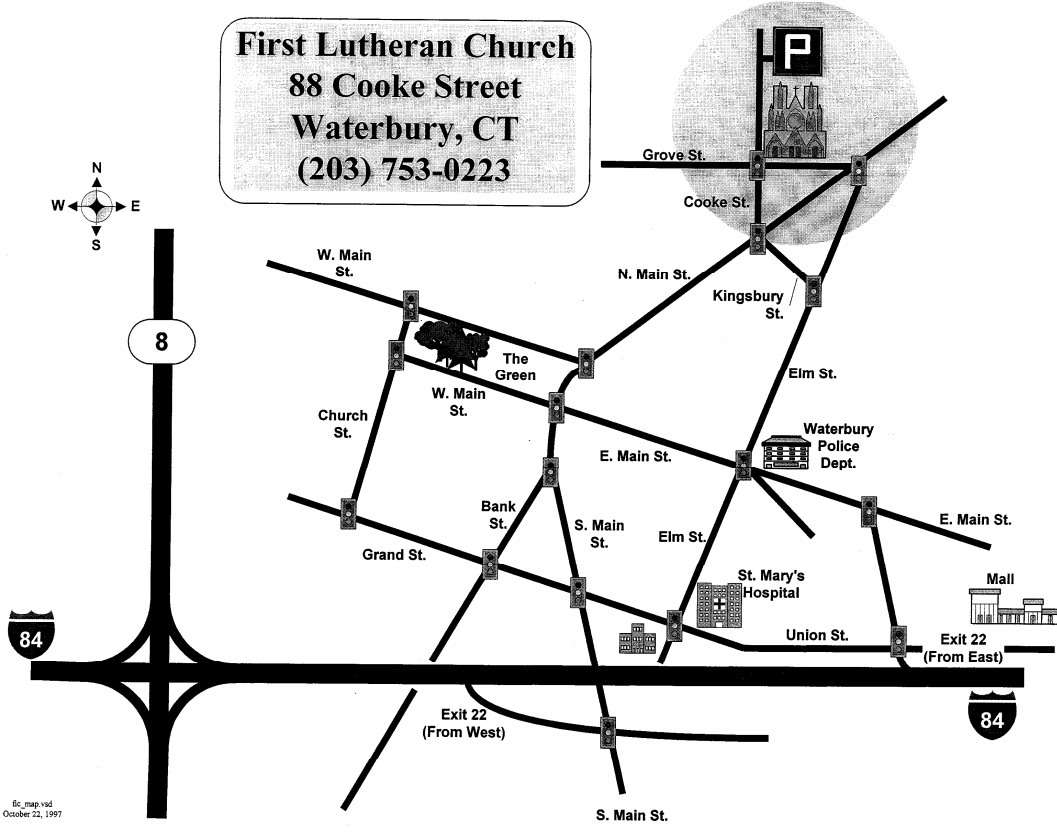

**First Lutheran Church**  
88 Cooke Street  
Waterbury, CT  
(203) 753-0223

file\_map.vsd  
October 22, 1997